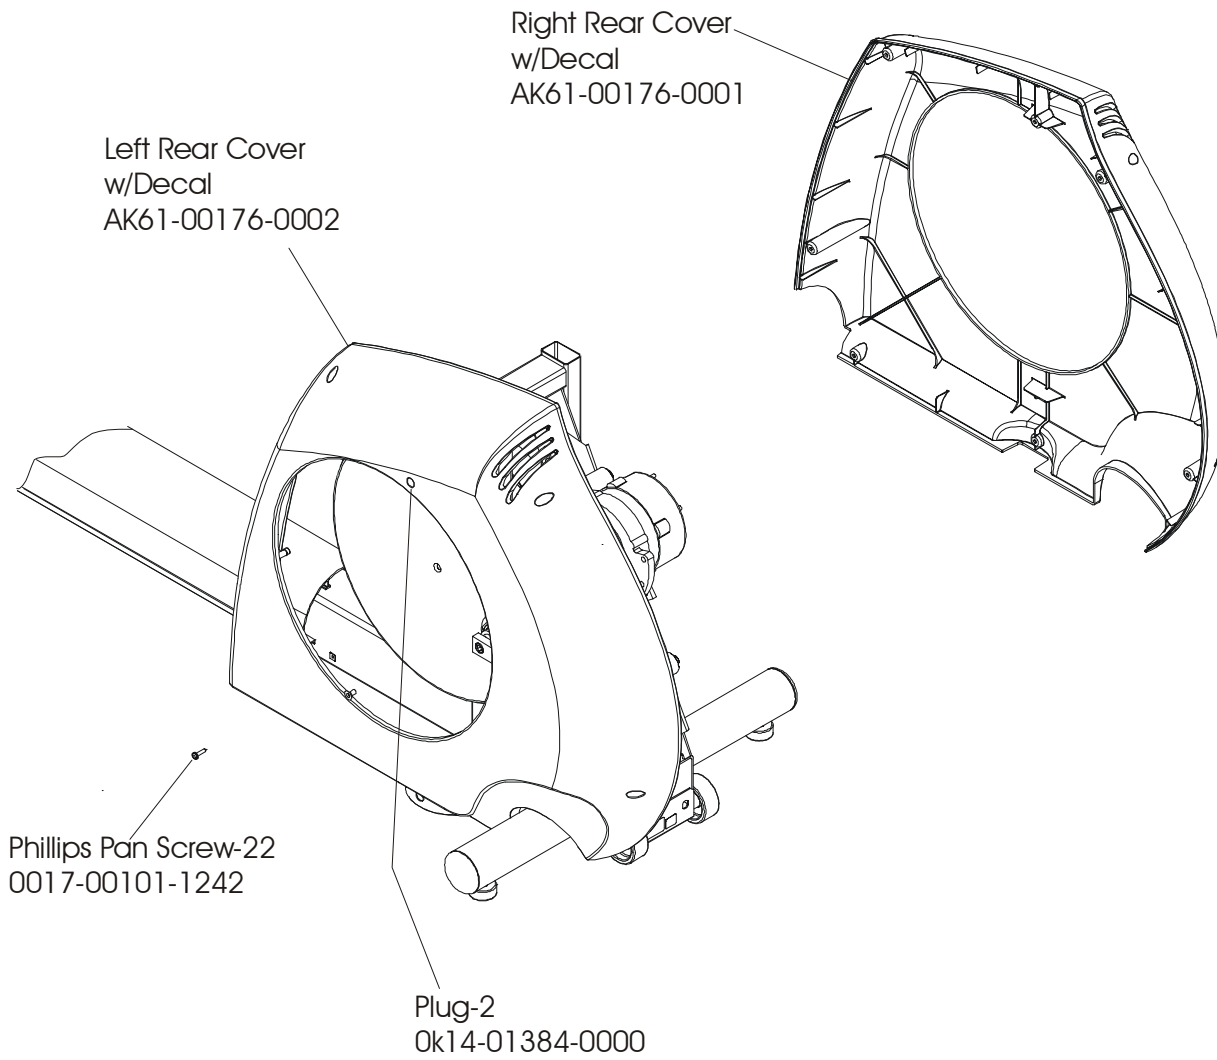

S/N XTG10000 and UP

**91XW CROSS-TRAINER**

**91XW-0XXX-01**

**ANTI LIFT BRACKET & OUTER PEDAL COVERS**

**S/N XTG10000 and UP**

CLEVIS & FRONT FRAME COVERS

S/N XTG10000 and UP

PEDAL LEVER ASSEMBLY

S/N XTG100000 and UP

Left Pedal Assembly AK61-00172-0002  
Right Pedal Assembly AK61-00172-0001

ROCKER ARM COVERS

S/N XTG10000 and UP

ROCKER ARM ASSEMBLY

S/N XTG100000 and UP

REAR DRIVE SHROUDS W/DECALS

S/N XTG100000 and UP